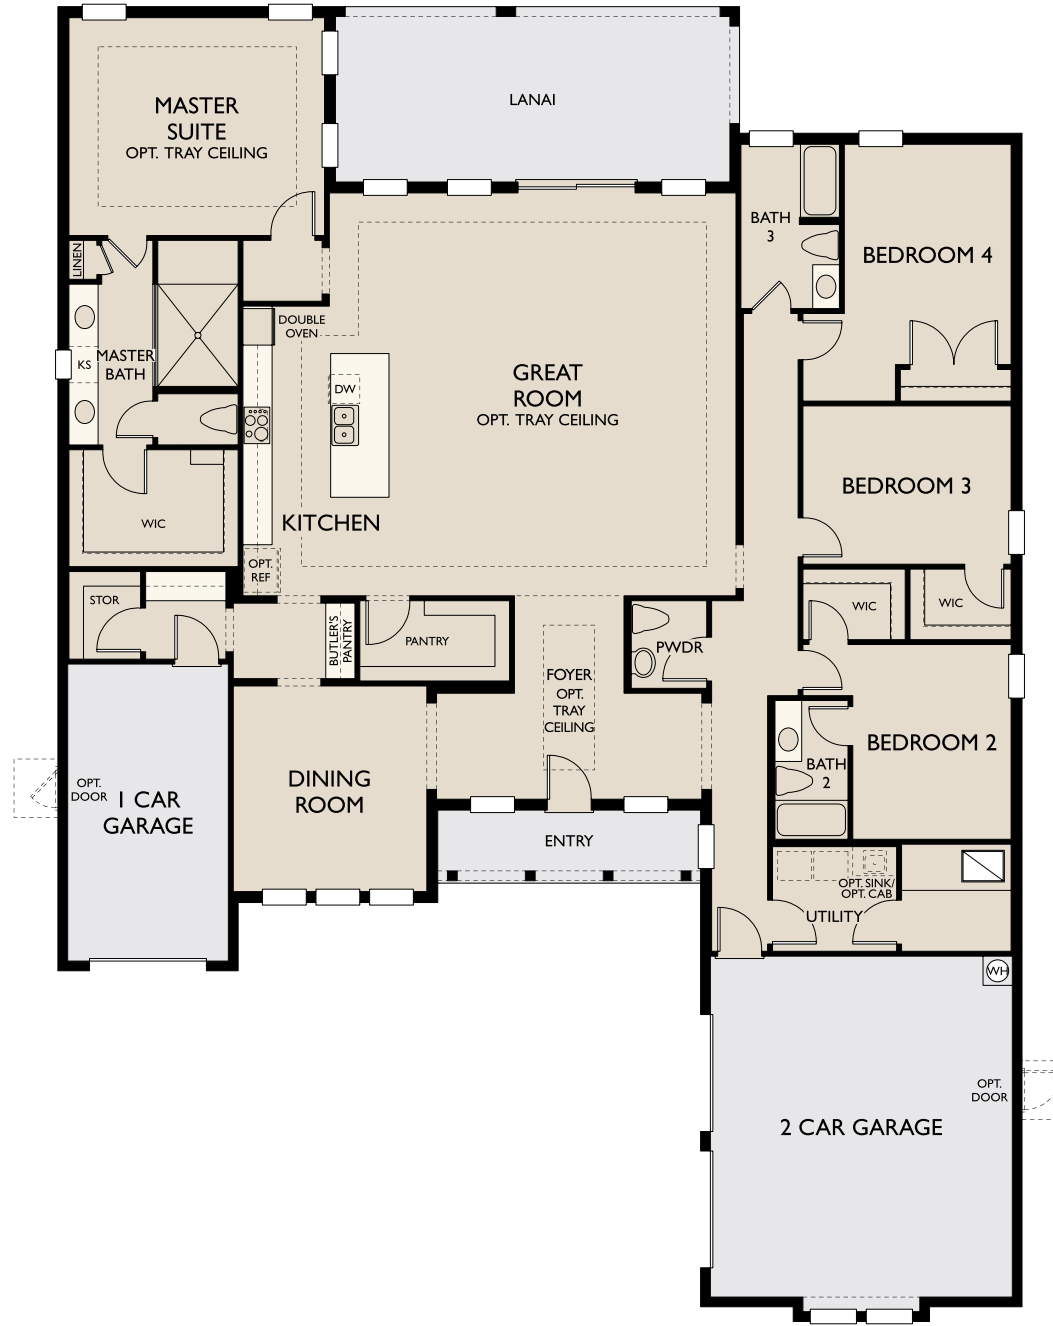

Naples Reserve
Sparrow Cay
Ibiza

Sq. Ft. 3,326 | Bed: 4 | Bath: 3.5 | Garage: 3