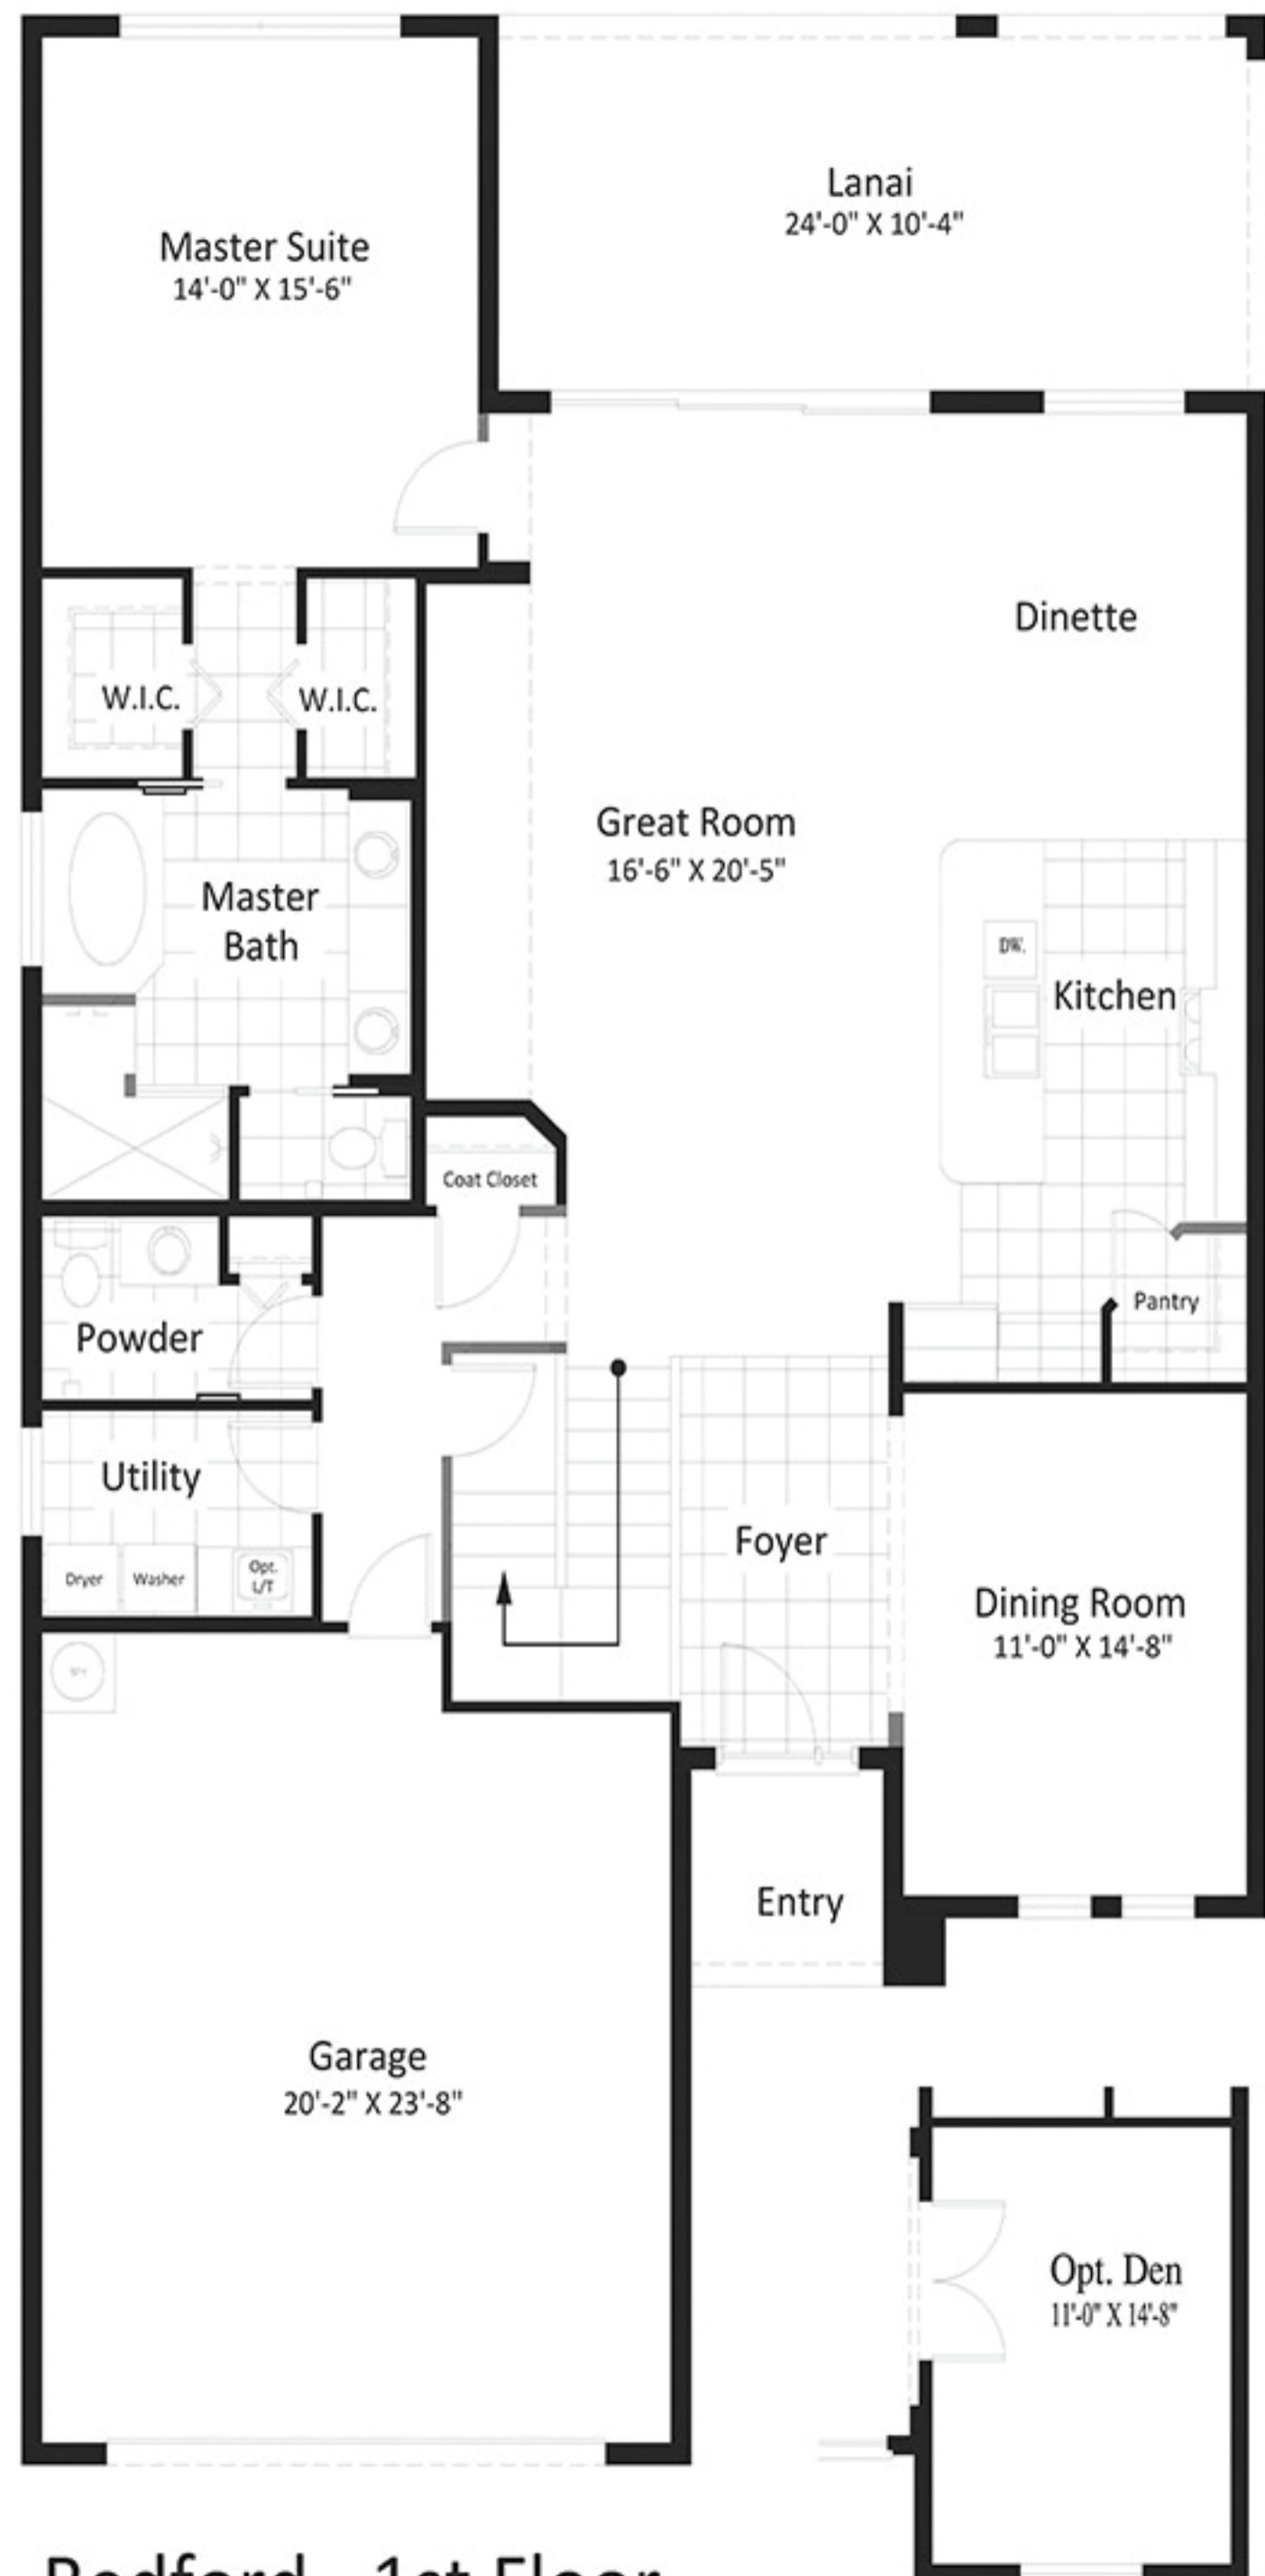

Bedford - 2nd Floor

Bedford

2 Story, 3 Bedroom, 2.5 Baths, Loft, Lanai, 2 Car Garage	
1st FL Living Area	1779
2nd FL Living Area	808
Total Living Area A/C	2587
Lanai	248
Garage Area	503
Entry Area	43
Total Area	3,351

Bedford - 1st Floor