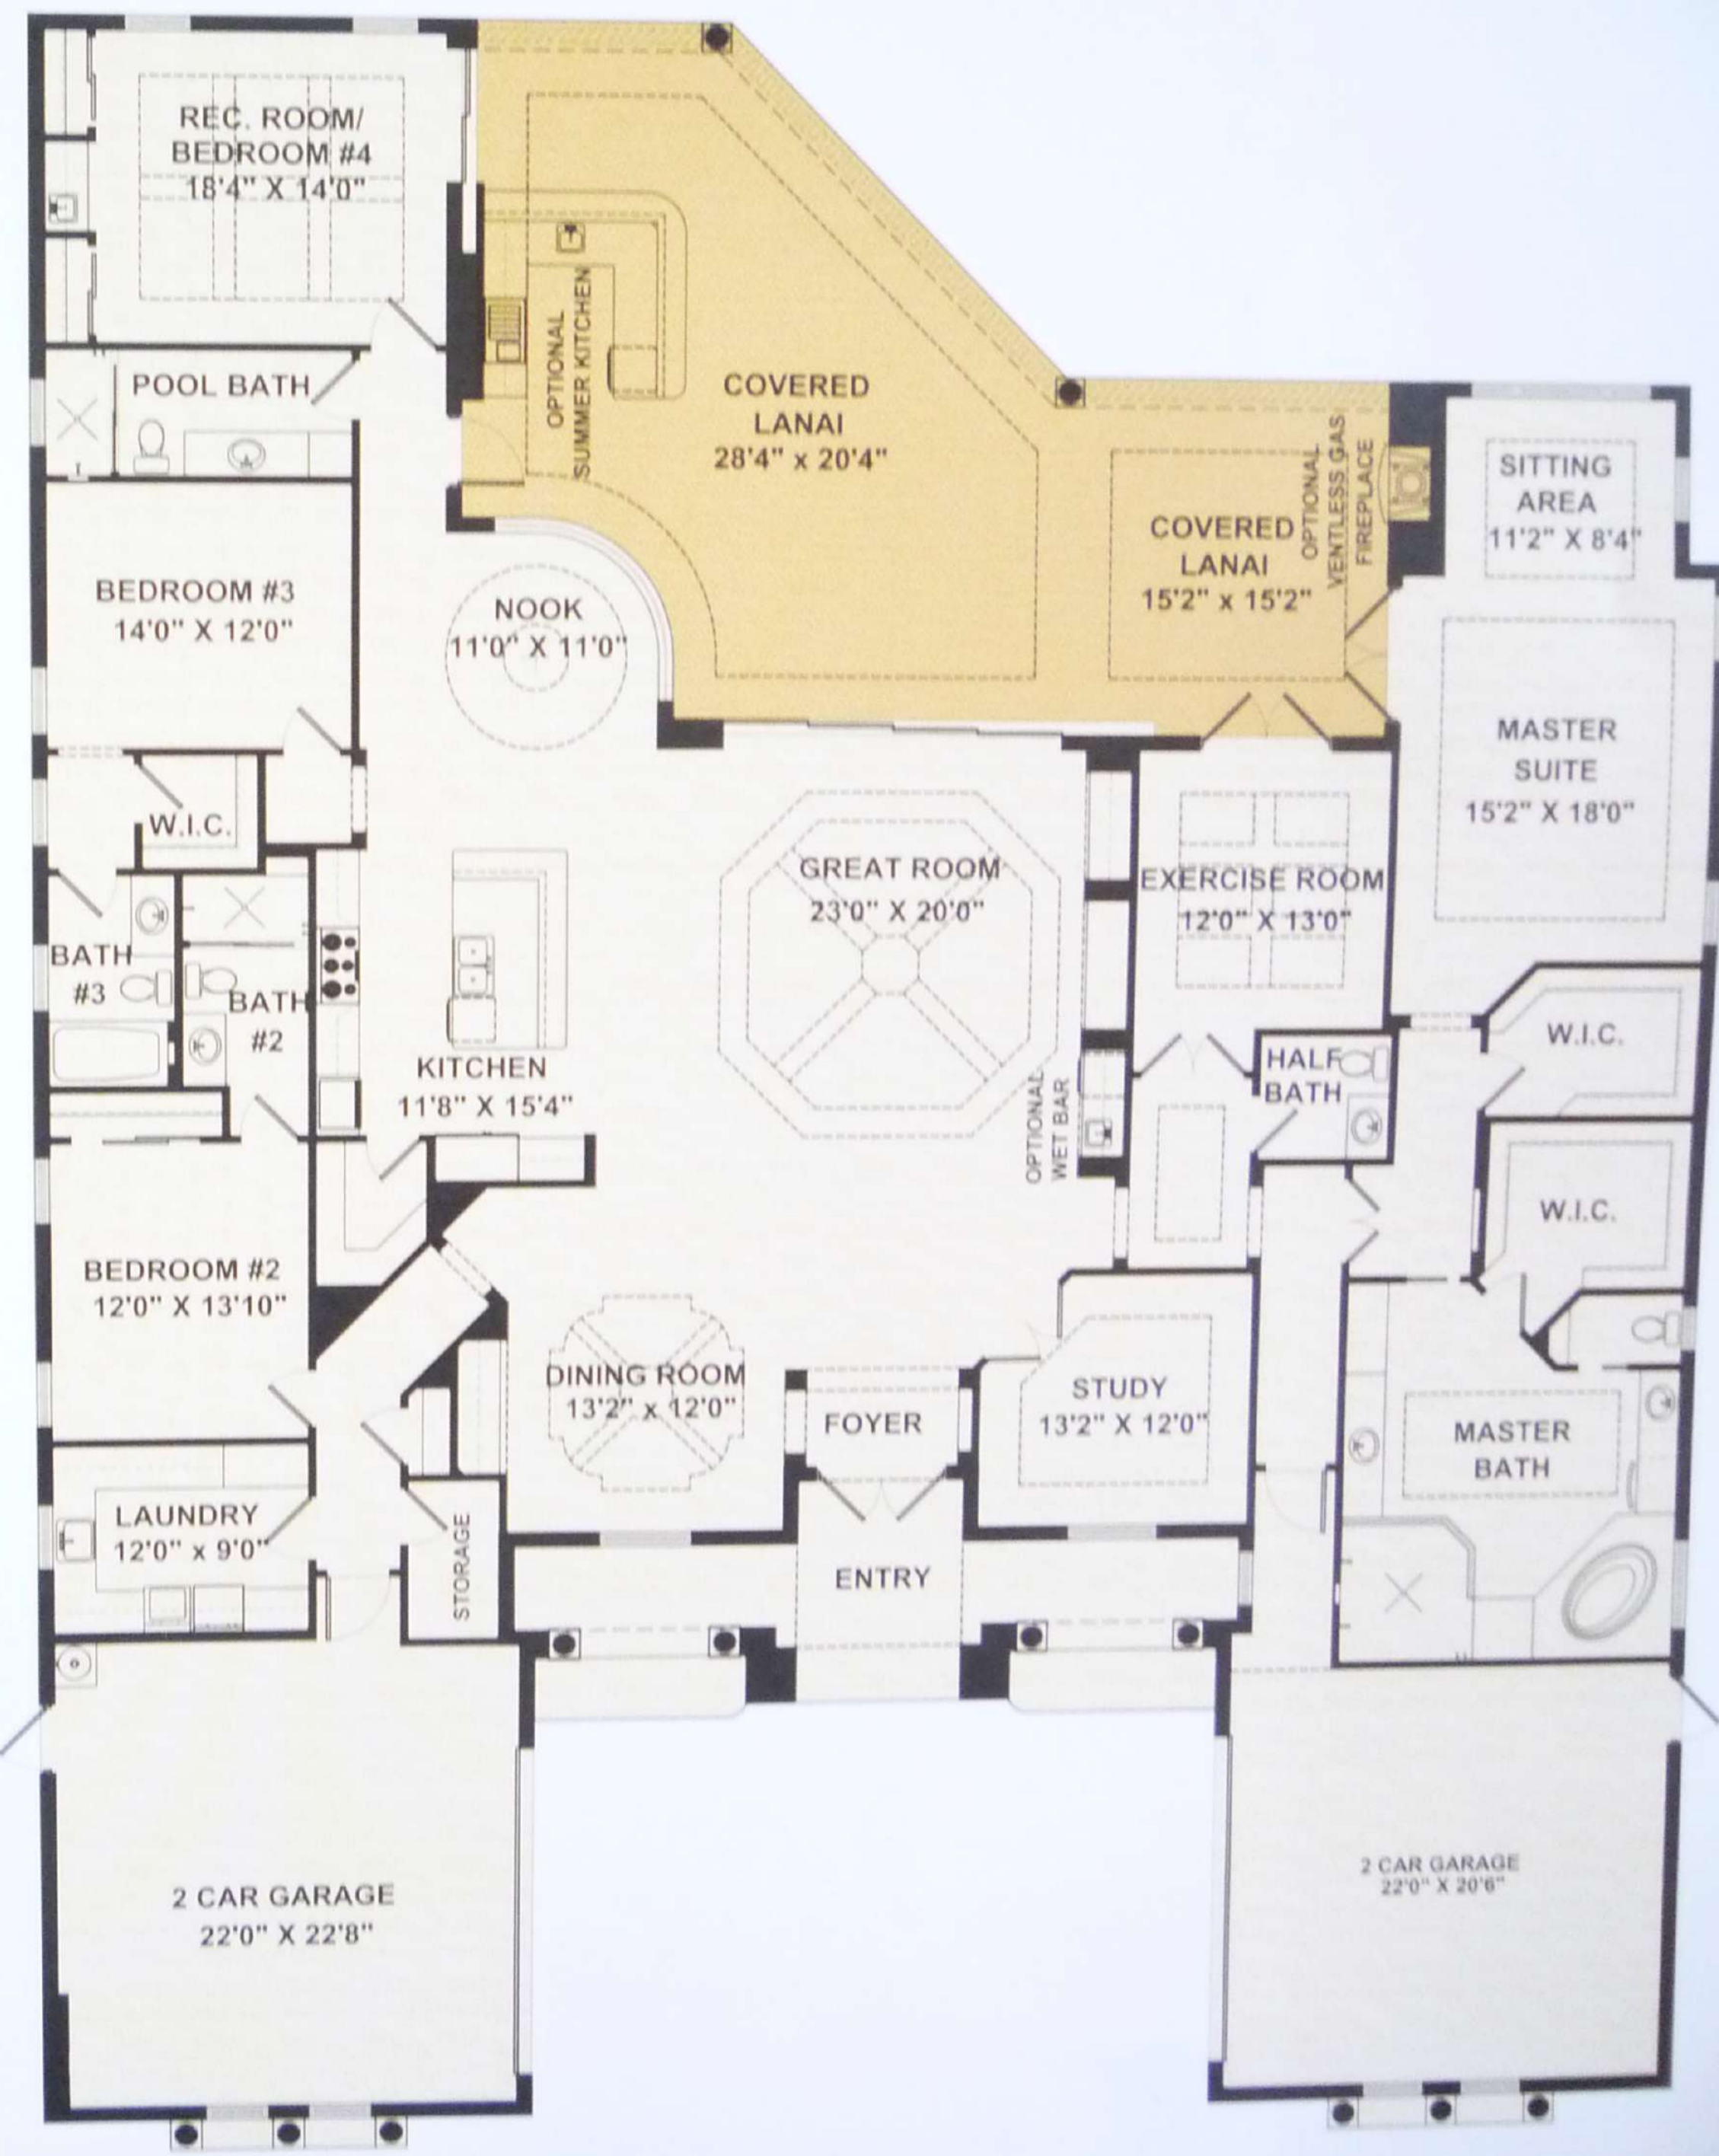

SQUARE FEET

Living Area 4,155 sq. ft.
 Entry 238 sq. ft.
 Outdoor Living 967 sq. ft.
 Garage 1,129 sq. ft.

TOTAL 6,489 sq. ft.

WINDSOR

Four Bedroom, Four and 1/2 Bath, Great Room, Dining Room, Exercise Room, Study, Outdoor Living and Two 2-Car Garages