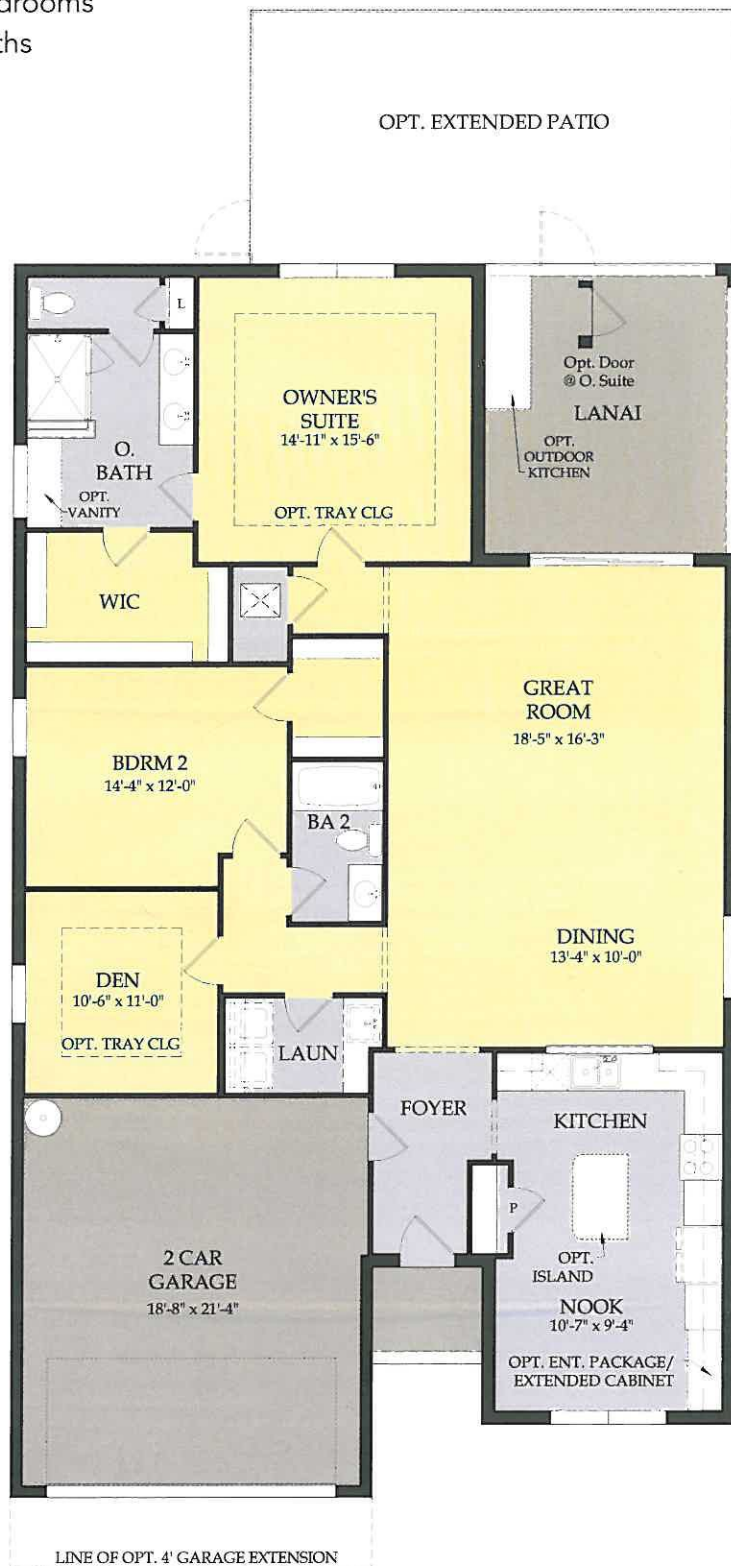

WILLOW BEND

Classic Series

- Single Family Home
- Living Area: 1,927 Sq. Ft.
- Total Area (Elev. A&B) - 2,620 Sq. Ft.
- Total Area (Elev. C&D) - 2,708 Sq. Ft.
- 2 Bedrooms
- 2 Baths
- Den

Opt. Owner's Bath #1

Opt. Owner's Bath #2

Opt. Bedroom 3 ILO Den

Opt. Shower ILO Tub @ Bath 2

Elevation C

Elevation D