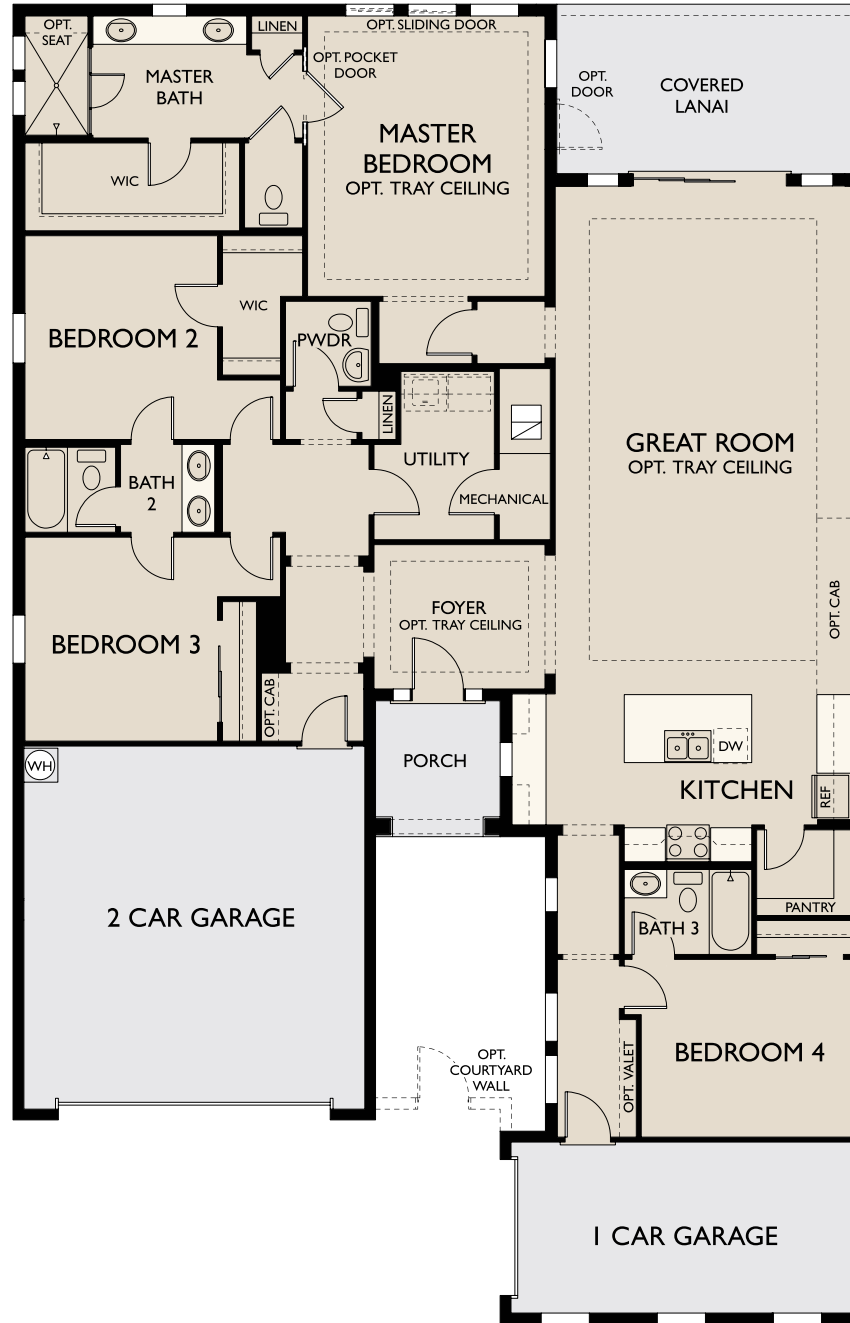

Naples Reserve
Savannah Lakes
Corinthe

Sq. Ft. 2,433 | Bed: 4 | Bath: 3.5 | Garage: 2