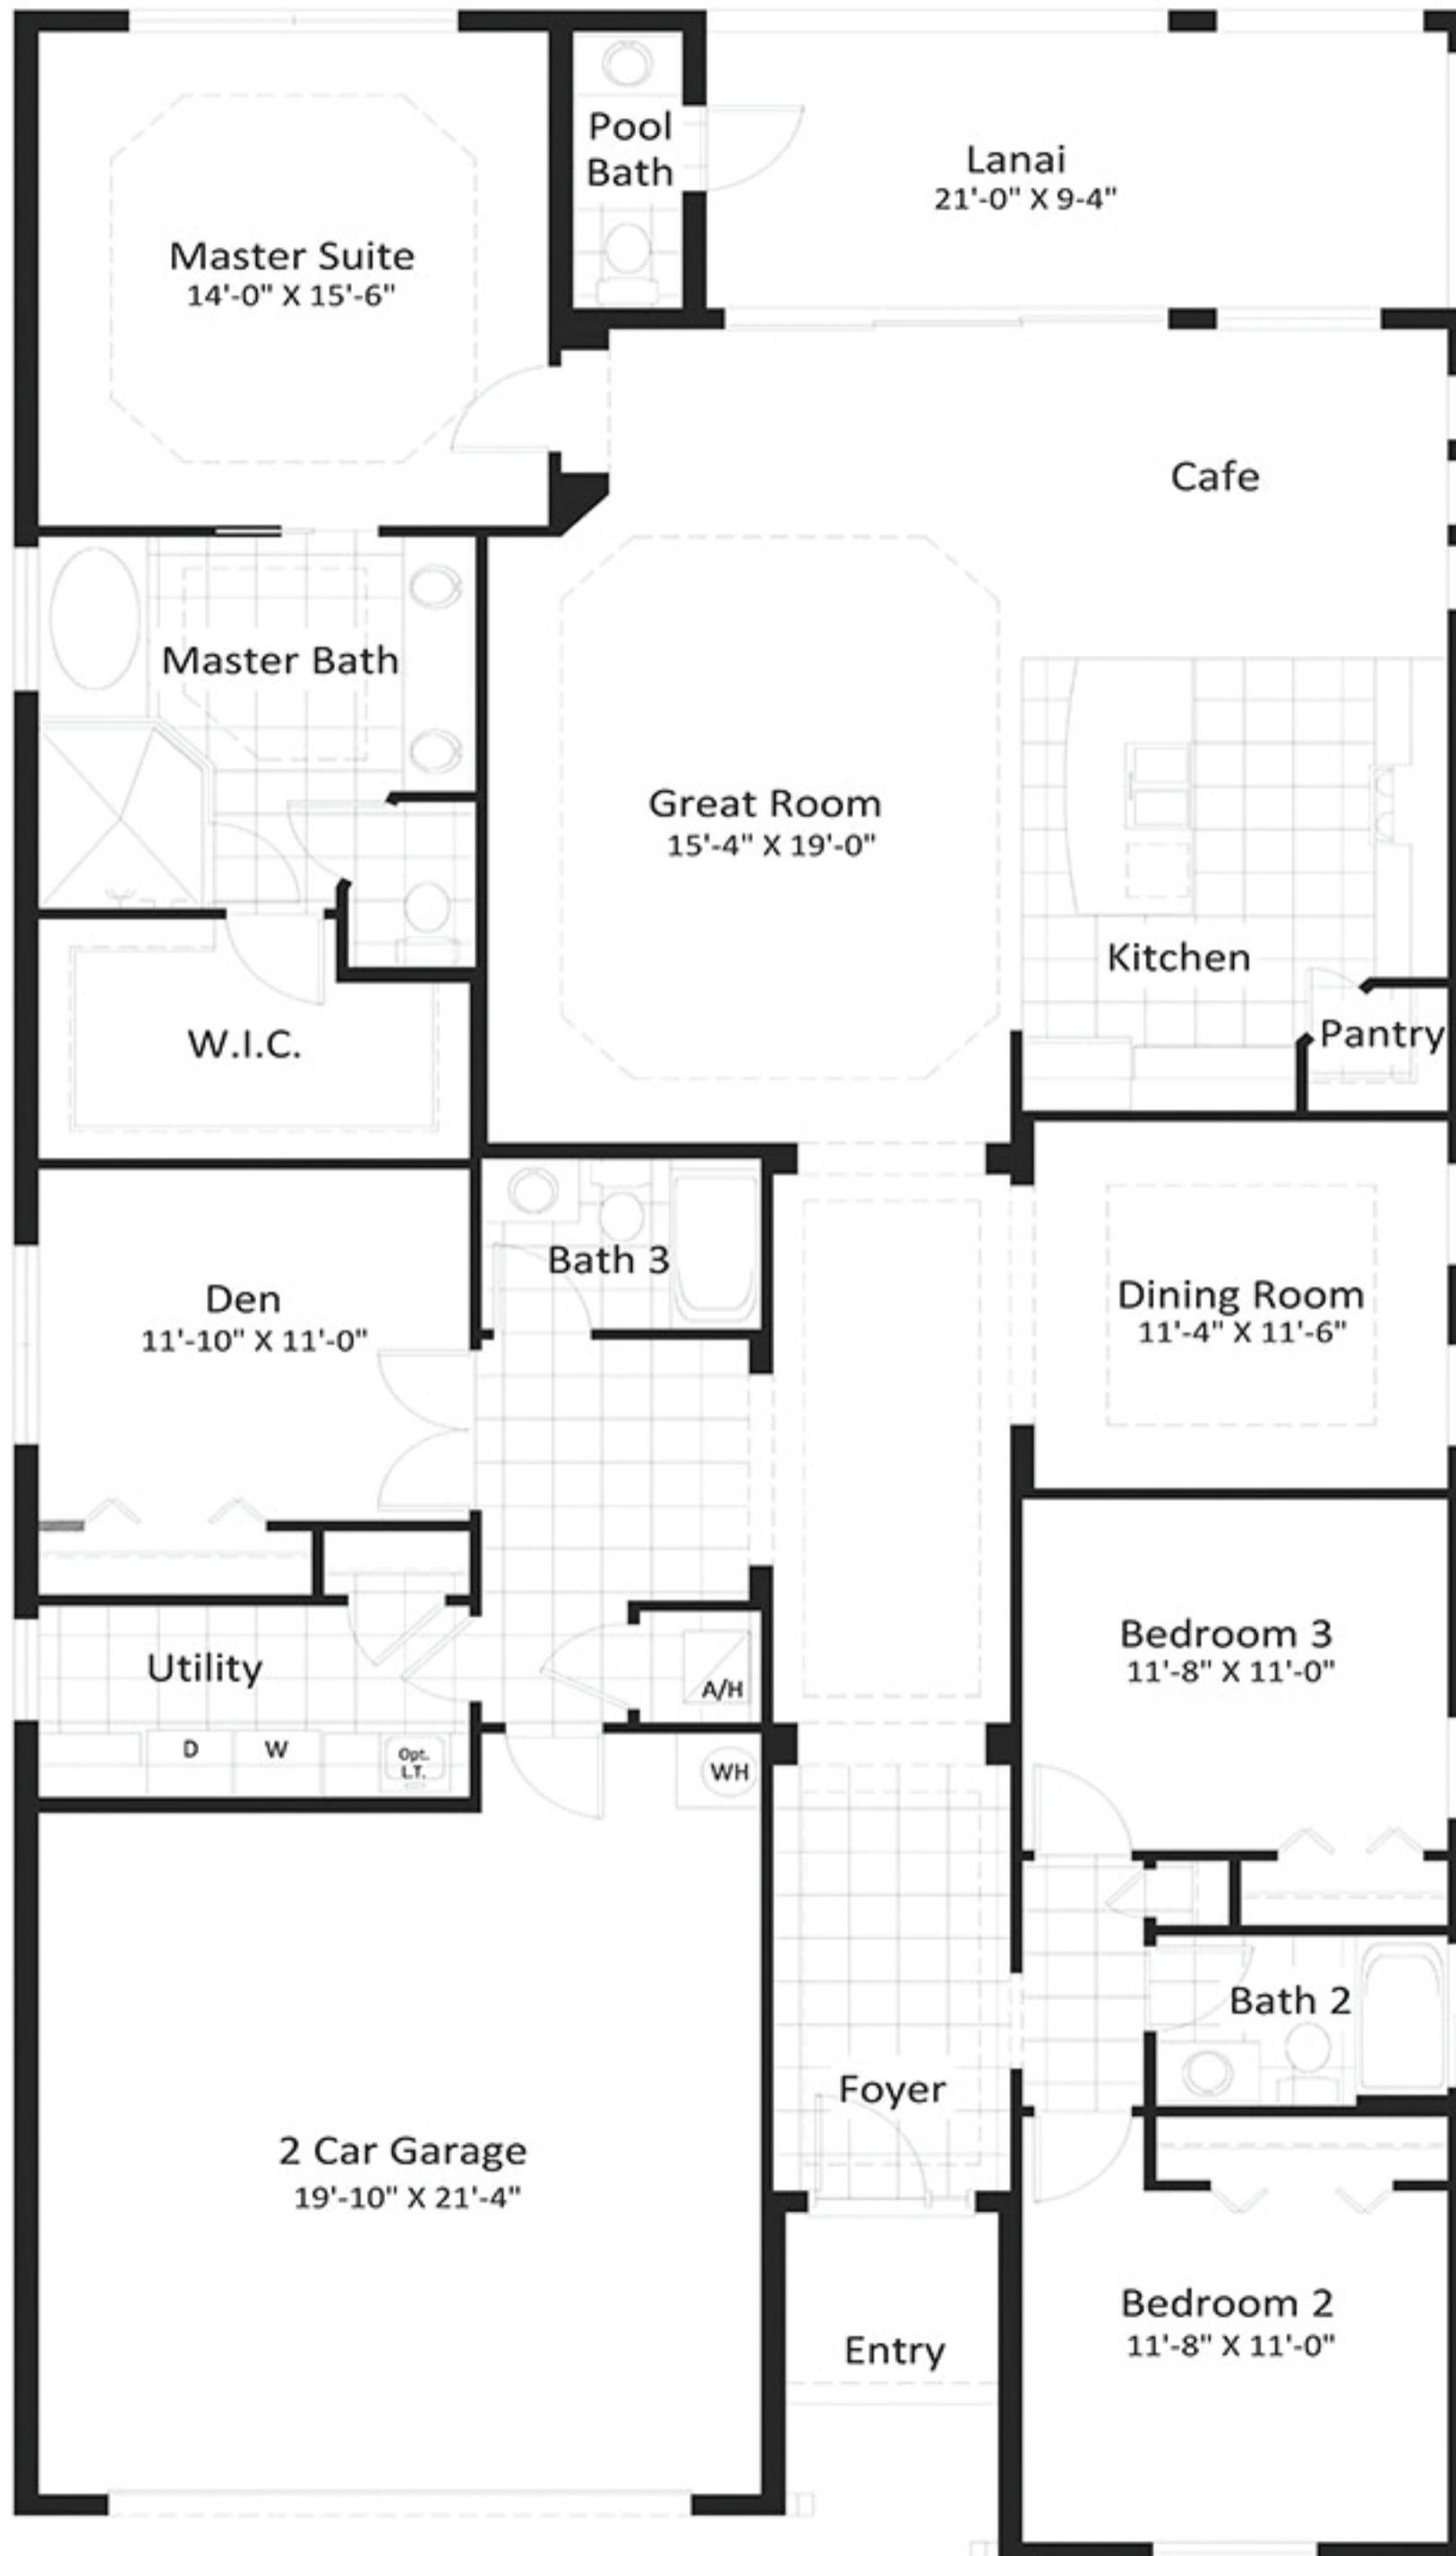

ASHBURY

1 Story, 3 Bedroom, 3.5 Baths, Den, 2 Car Garage	
Living Area	2431
Lanai	196
Garage Area	476
Entry Area	35
Total Area	3138