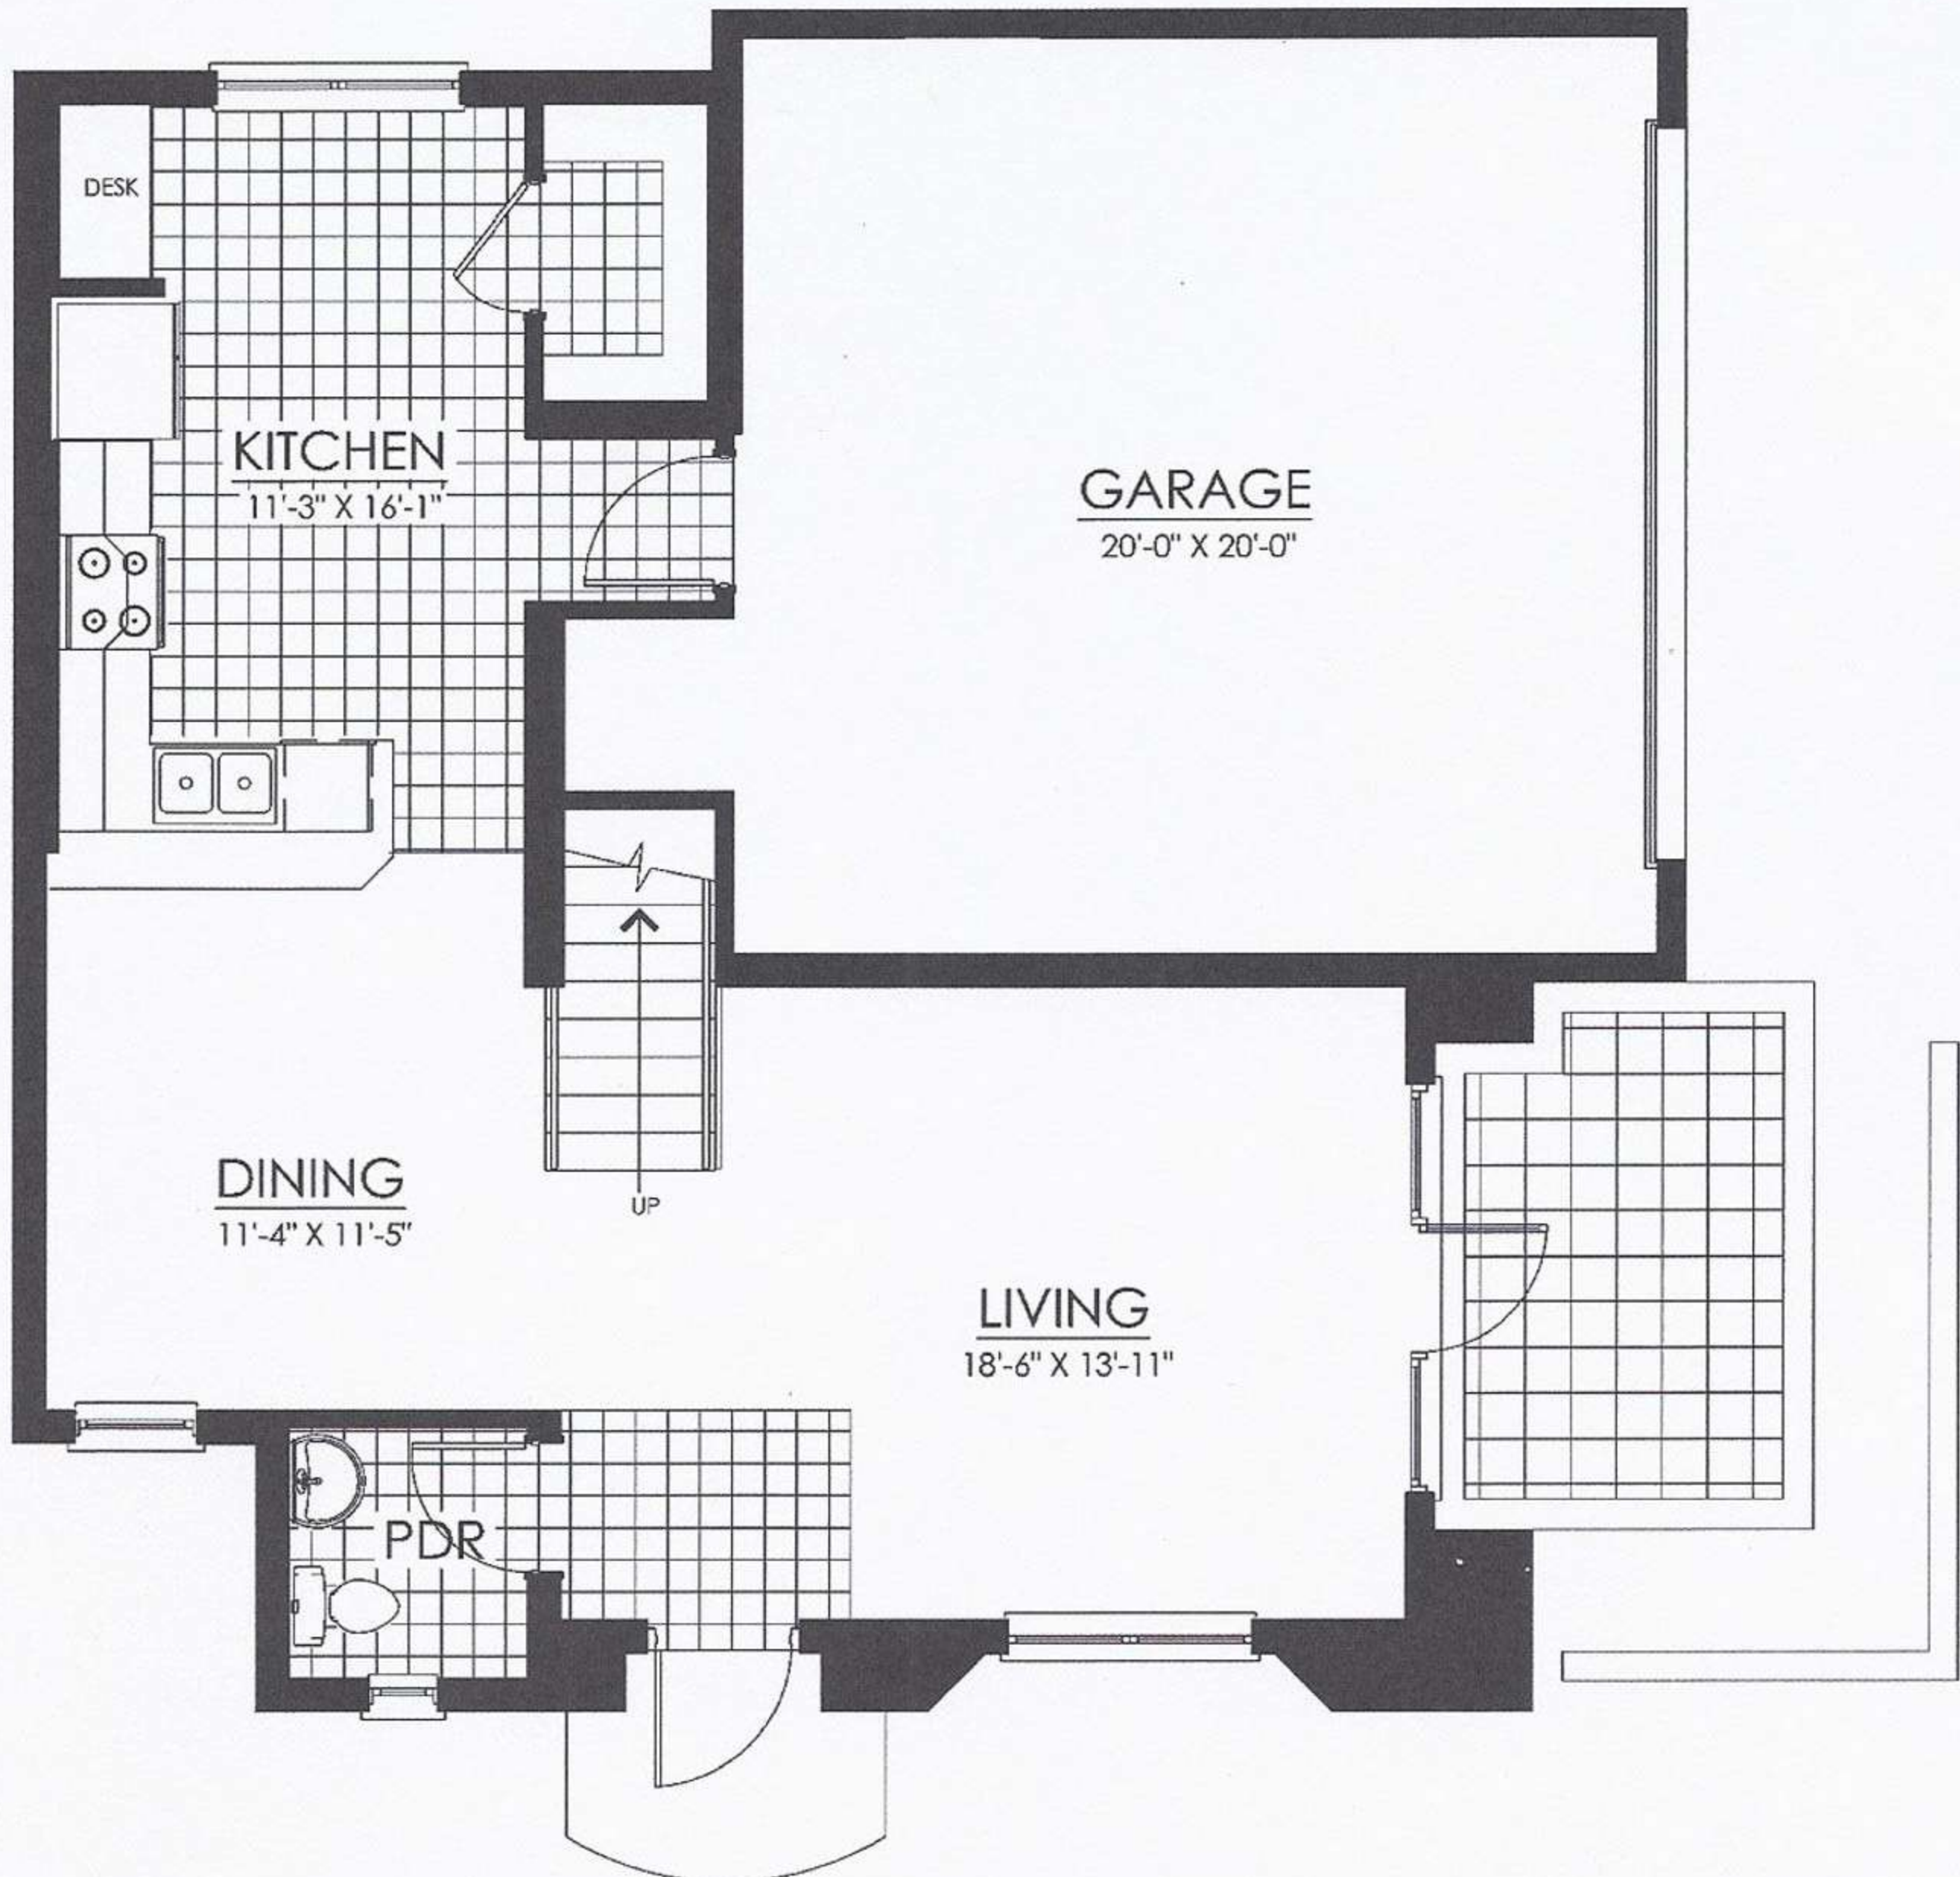

# Cordova

1,531 SF

STORAGE  
10'-0" X 5'-0"  
AVAILABLE ON SELECT UNITS

**GROUND FLOOR**

# Cordova

1,531 SF

**SECOND FLOOR**