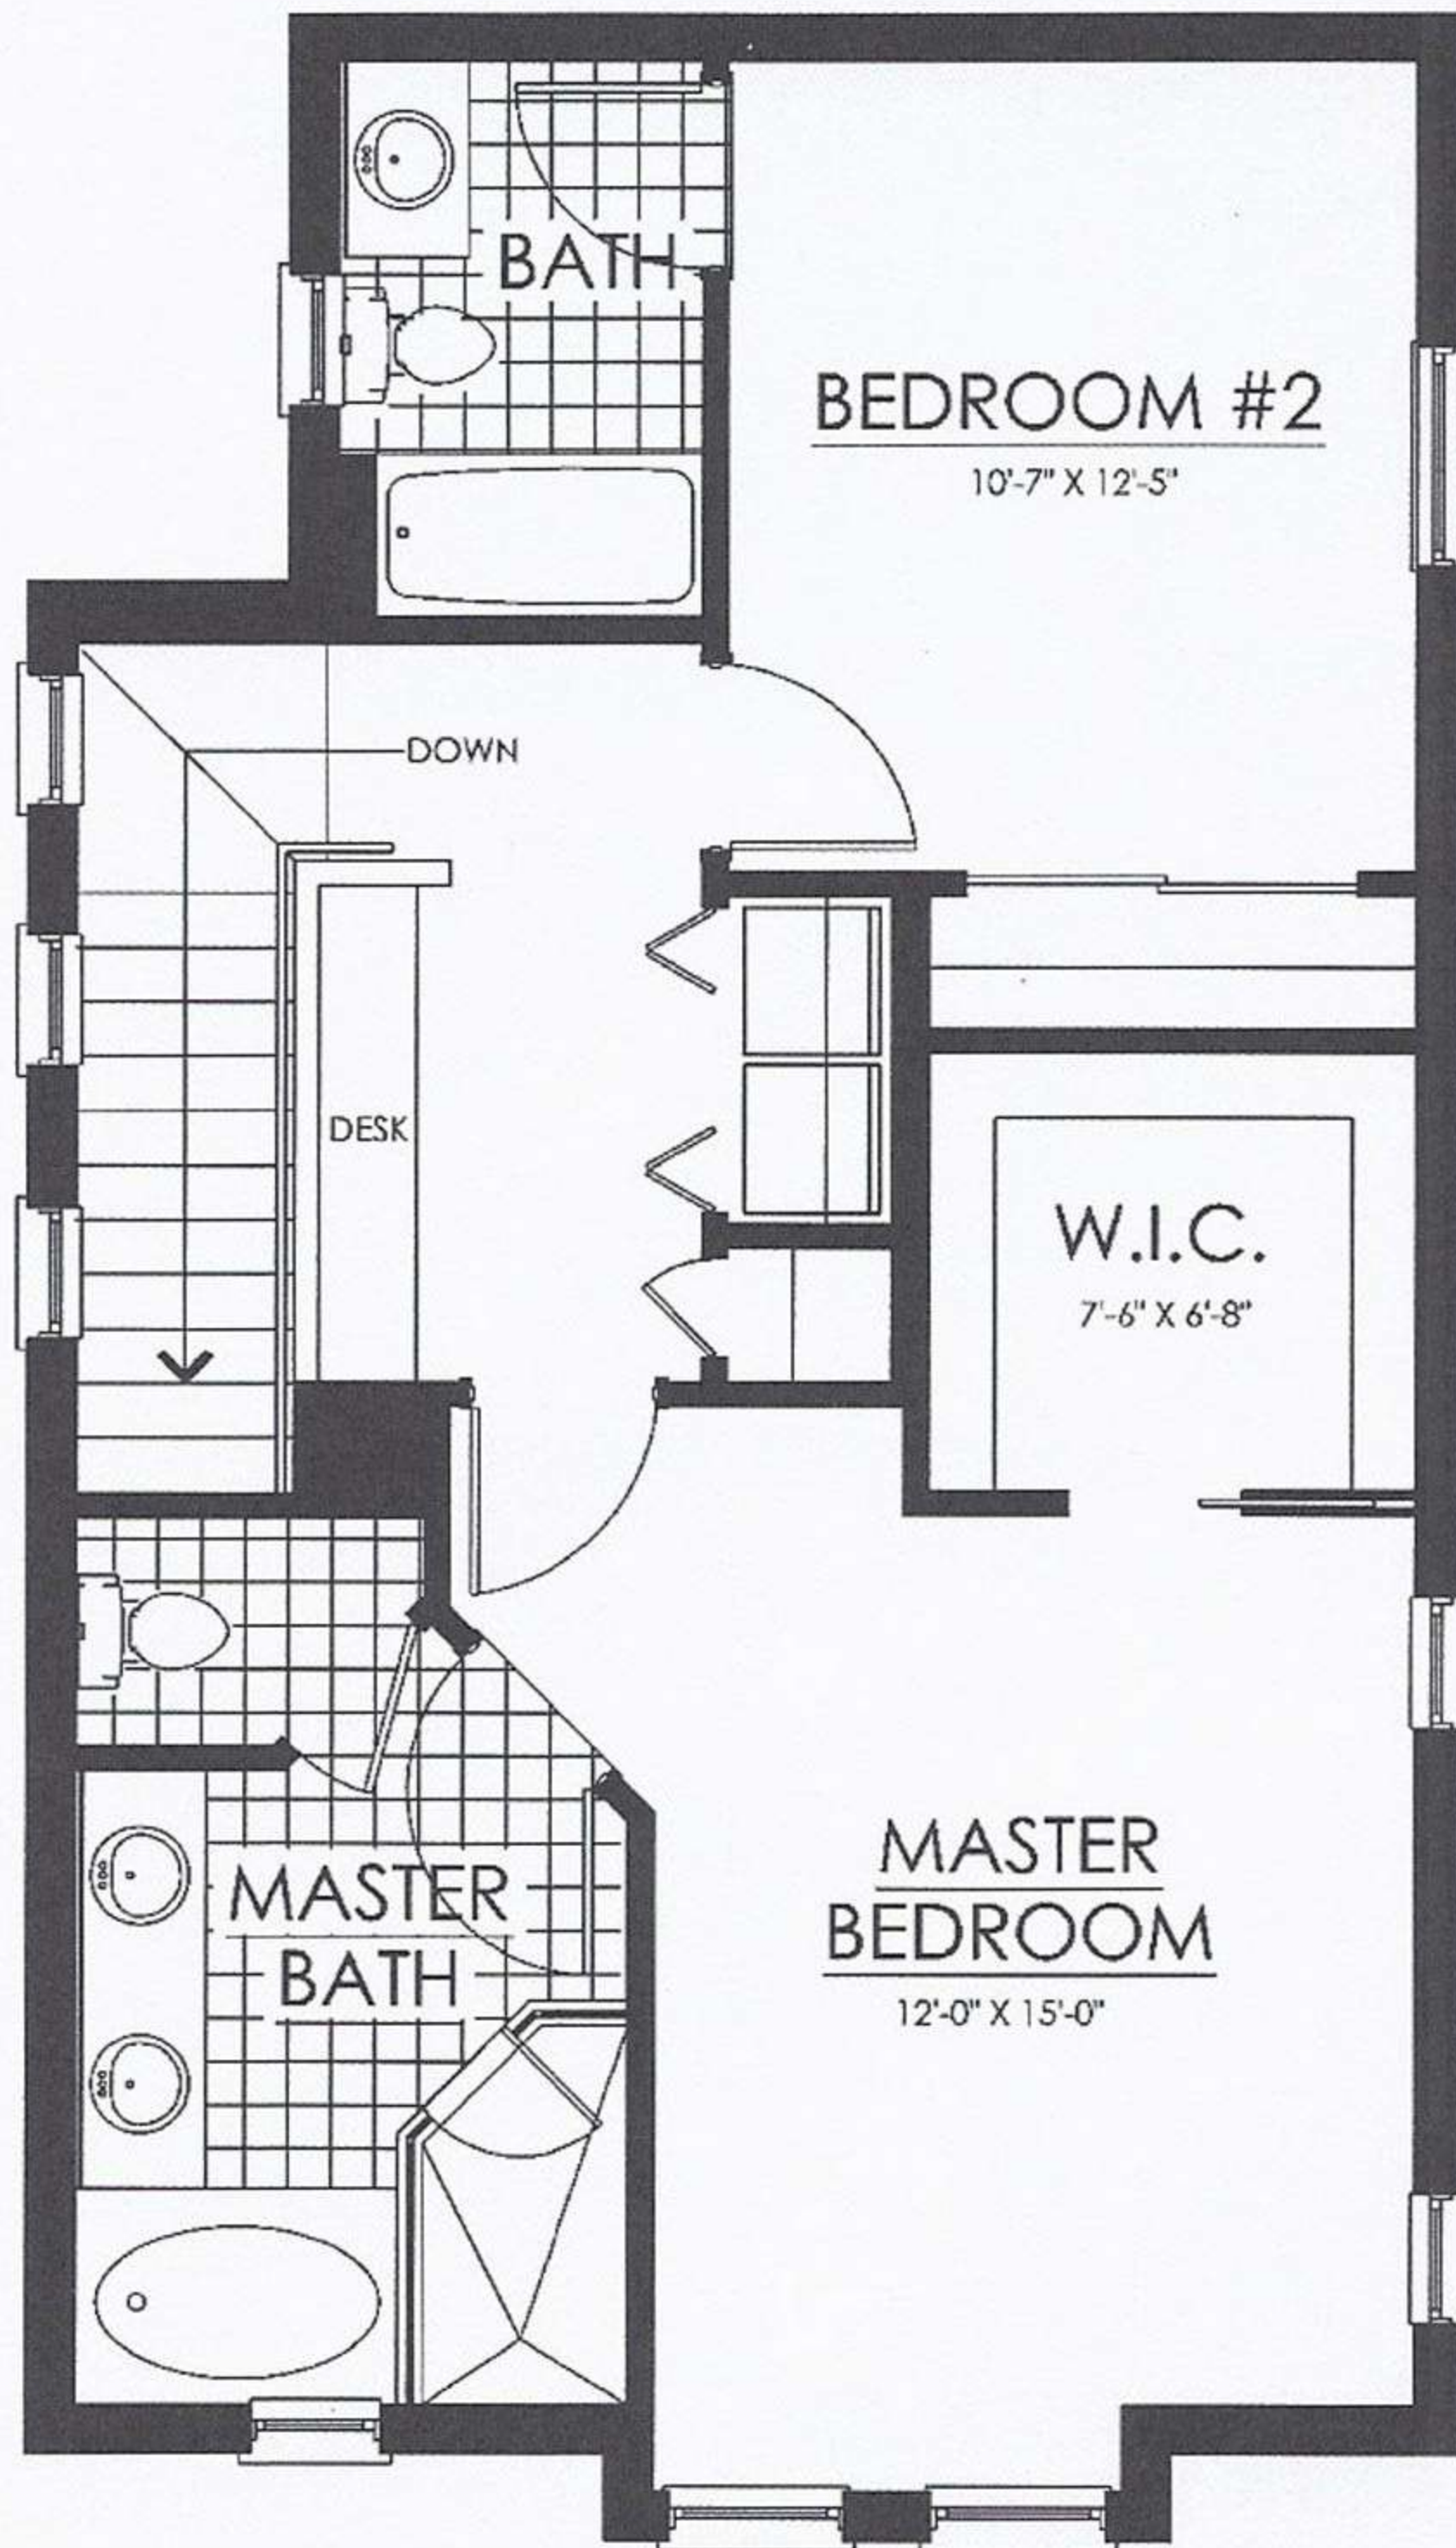

# Cordova

1,531 SF

STORAGE  
10'-0" X 5'-0"  
AVAILABLE ON SELECT UNITS

**GROUND FLOOR**

# Cordova

1,531 SF

**SECOND FLOOR**