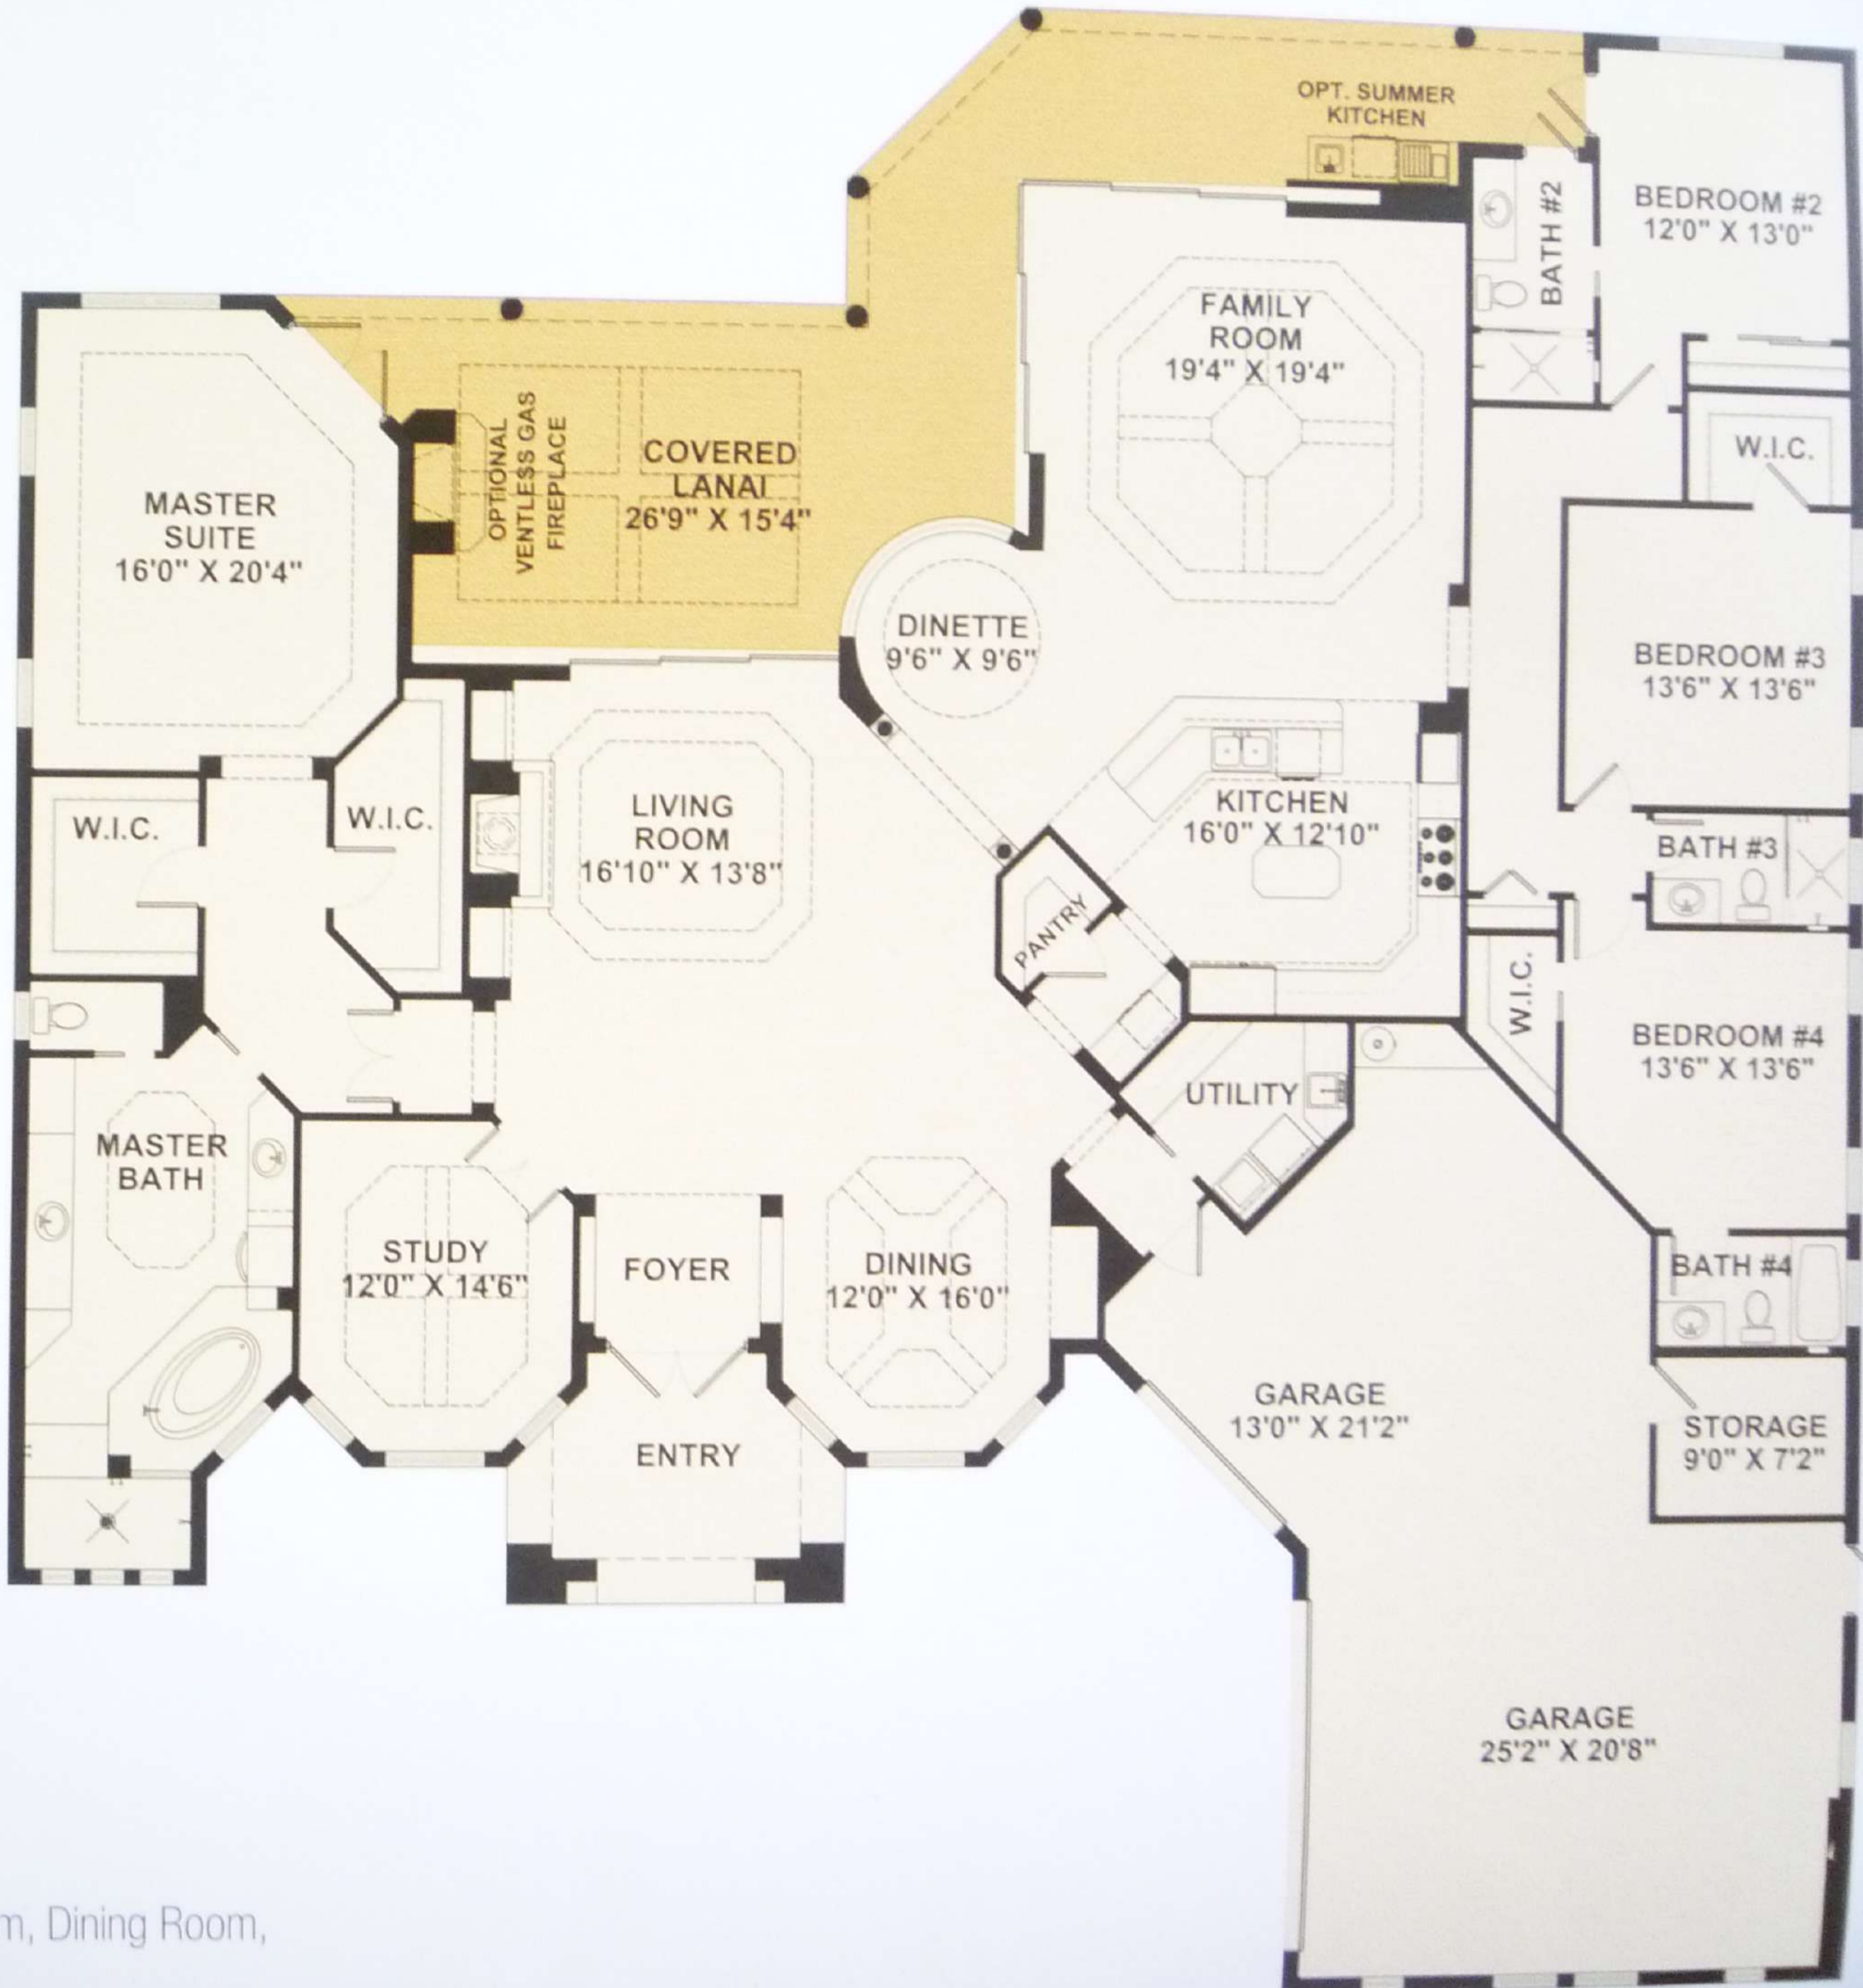

**SQUARE FEET**

Living Area	3,823 sq. ft.
Entry	142 sq. ft.
Outdoor Living	656 sq. ft.
Garage	1,039 sq. ft.
<b>TOTAL</b>	<b>5,660 sq. ft.</b>

**MAJESTIC**

Four Bedroom, Four Bath, Living Room, Family Room, Dining Room, Study, Outdoor Living and 3-Car Garage