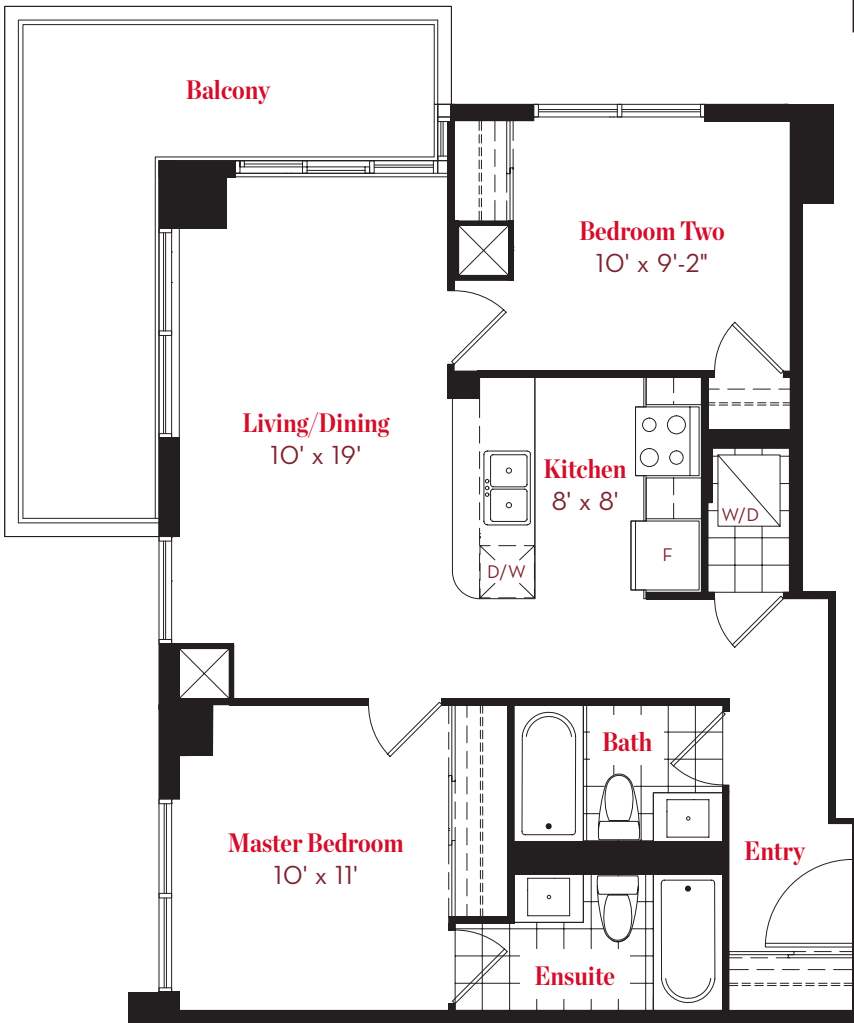

BLOCK
NINE

NORTH

BRICKSTONE MEWS

Floor 9-25

Floor 8

7th Floor

6th Floor

THE **Arbutus** TWO BEDROOM

949 TOTAL SQ FT 784 SQ FT + 165 BALCONY SQ FT

ALL DIMENSIONS, AREAS AND DRAWINGS ARE APPROXIMATE. SIZES AND SPECIFICATIONS ARE SUBJECT TO CHANGE WITHOUT NOTICE. ALL ACTUAL USABLE FLOOR SPACE MAY VARY FROM THE STATED FLOOR AREA. BALCONIES SHOWN MAY CONTAIN TERRACE FLOOR TILES AND STEP UP TO BALCONY DOOR. SUITE PURCHASED MAY BE MIRROR IMAGE OF FLOOR PLAN LAYOUT SHOWN. E.&O.E. REVISED: 16 APRIL 2015