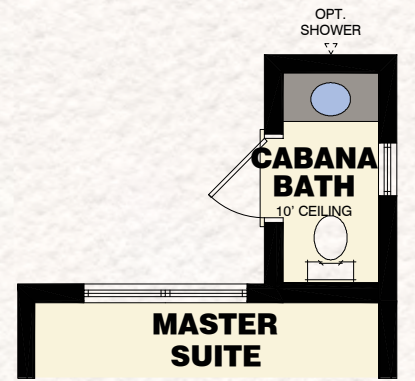

PALMETTO COLLECTION

GARDENIA

2 Bedrooms / 2 Baths / Den / Covered Lanai / 2-Car Garage

Elevation A

Elevation B

FLOOR PLAN

AVAILABLE OUTDOOR KITCHEN VARIATION

AVAILABLE CABANA BATH VARIATION

AVAILABLE MASTER BATH VARIATION

AVAILABLE BEDROOM VARIATION

Total Living Area	2,016 S.F.
2-Car Garage	455 S.F.
Entry	23 S.F.
Lanai	234 S.F.
Total	2,728 S.F.