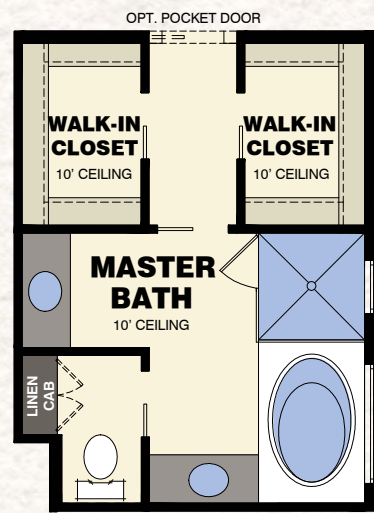

PALMETTO COLLECTION

GARDENIA

2 Bedrooms / 2 Baths / Den / Covered Lanai / 2-Car Garage

Elevation A

Elevation B

FLOOR PLAN

AVAILABLE OUTDOOR KITCHEN VARIATION

AVAILABLE CABANA BATH VARIATION

AVAILABLE MASTER BATH VARIATION

AVAILABLE BEDROOM VARIATION

Total Living Area	2,016 S.F.
2-Car Garage	455 S.F.
Entry	23 S.F.
Lanai	234 S.F.
Total	2,728 S.F.