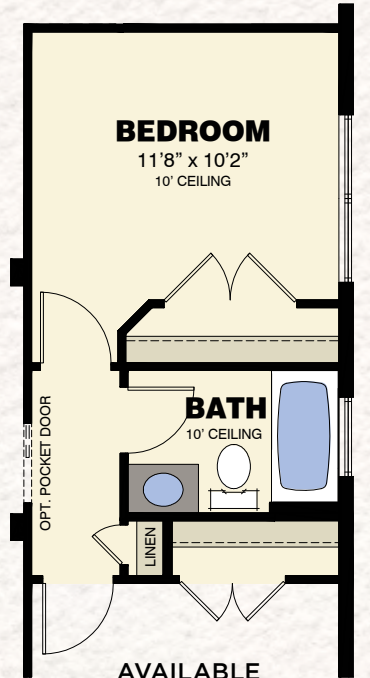

PALMETTO COLLECTION

GARDENIA

2 Bedrooms / 2 Baths / Den / Covered Lanai / 2-Car Garage

Elevation A

Elevation B

FLOOR PLAN

AVAILABLE OUTDOOR KITCHEN VARIATION

AVAILABLE CABANA BATH VARIATION

AVAILABLE MASTER BATH VARIATION

AVAILABLE BEDROOM VARIATION

Total Living Area	2,016 S.F.
2-Car Garage	455 S.F.
Entry	23 S.F.
Lanai	234 S.F.
Total	2,728 S.F.