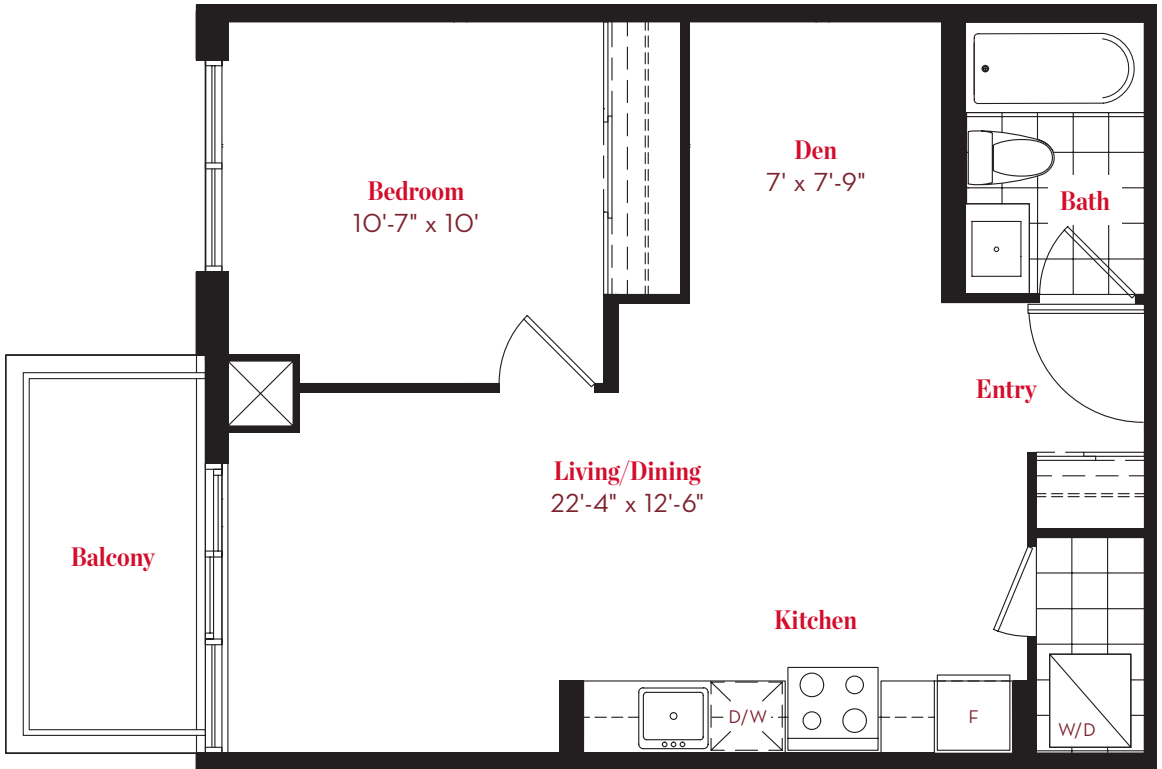

BLOCK
NINE

SOUTH

BRICKSTONE MEWS

Floor 9-25

Floor 8

7th Floor

6th Floor

THE City Centre ONE BEDROOM + DEN
617 TOTAL SQ FT 556 SQ FT + 61 BALCONY SQ FT

ALL DIMENSIONS, AREAS AND DRAWINGS ARE APPROXIMATE. SIZES AND SPECIFICATIONS ARE SUBJECT TO CHANGE WITHOUT NOTICE. ALL ACTUAL USABLE FLOOR SPACE MAY VARY FROM THE STATED FLOOR AREA. BALCONIES SHOWN MAY CONTAIN TERRACE FLOOR TILES AND STEP UP TO BALCONY DOOR. SUITE PURCHASED MAY BE MIRROR IMAGE OF FLOOR PLAN LAYOUT SHOWN. E.&O.E. REVISED: 16 APRIL 2015