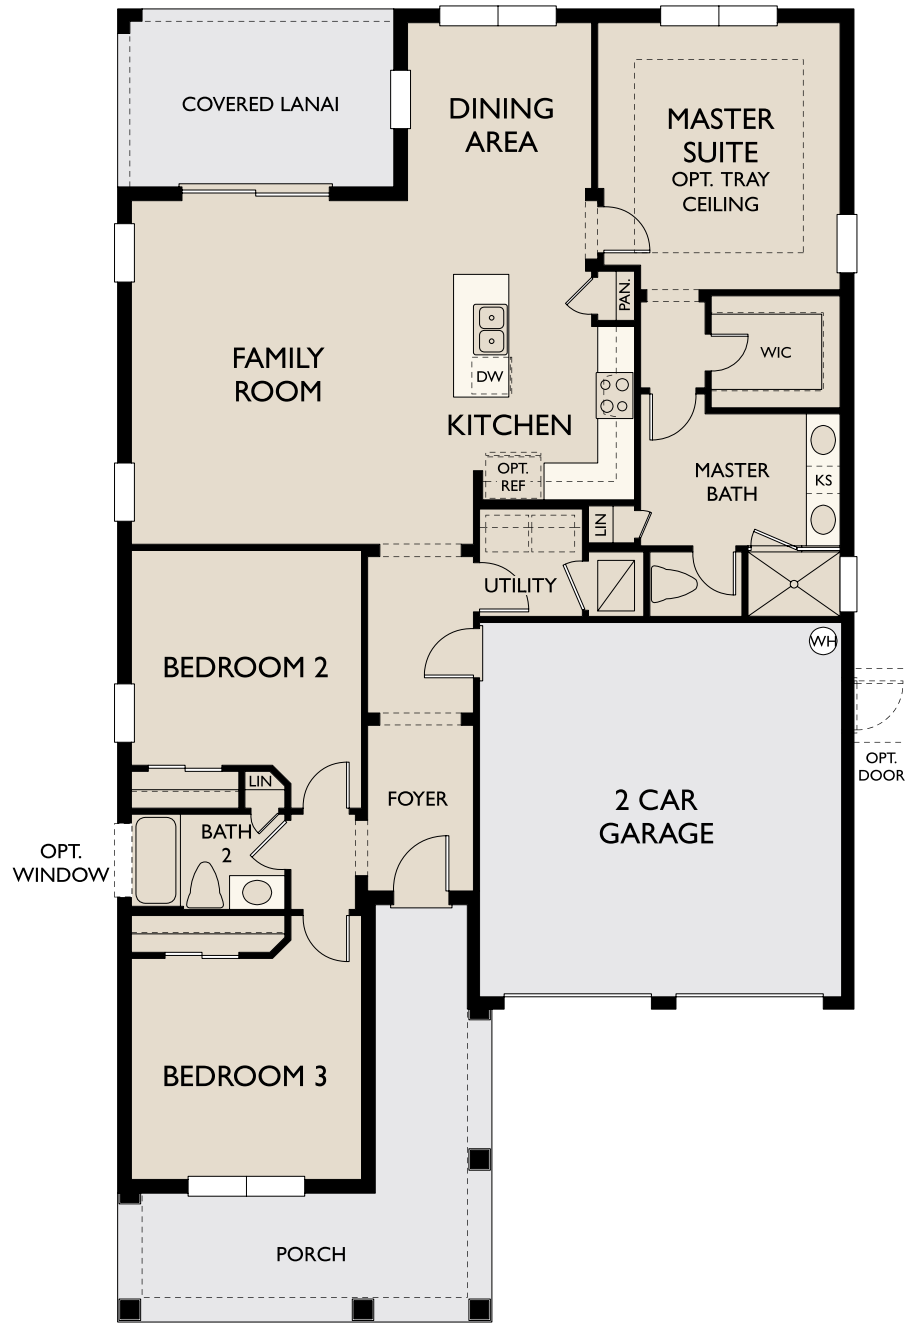

Naples Reserve
Egret Landing
Lazio

Sq. Ft. 1,709 | Bed: 3 | Bath: 2 | Garage: 2