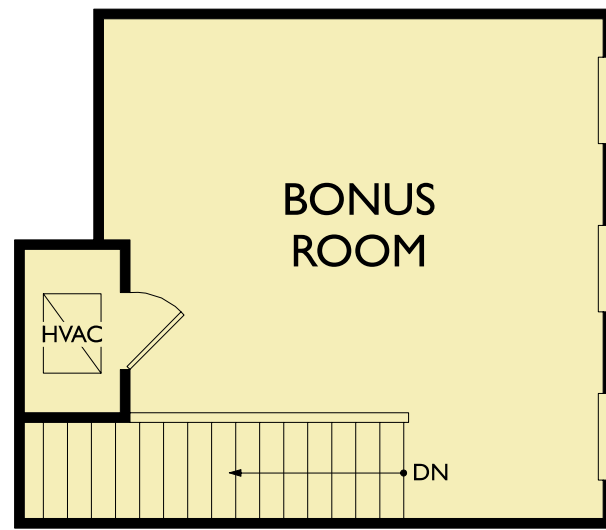

Naples Reserve
Egret Landing
Estes

Sq. Ft. 2,066 | Bed: 3 | Bath: 2 | Garage: 3