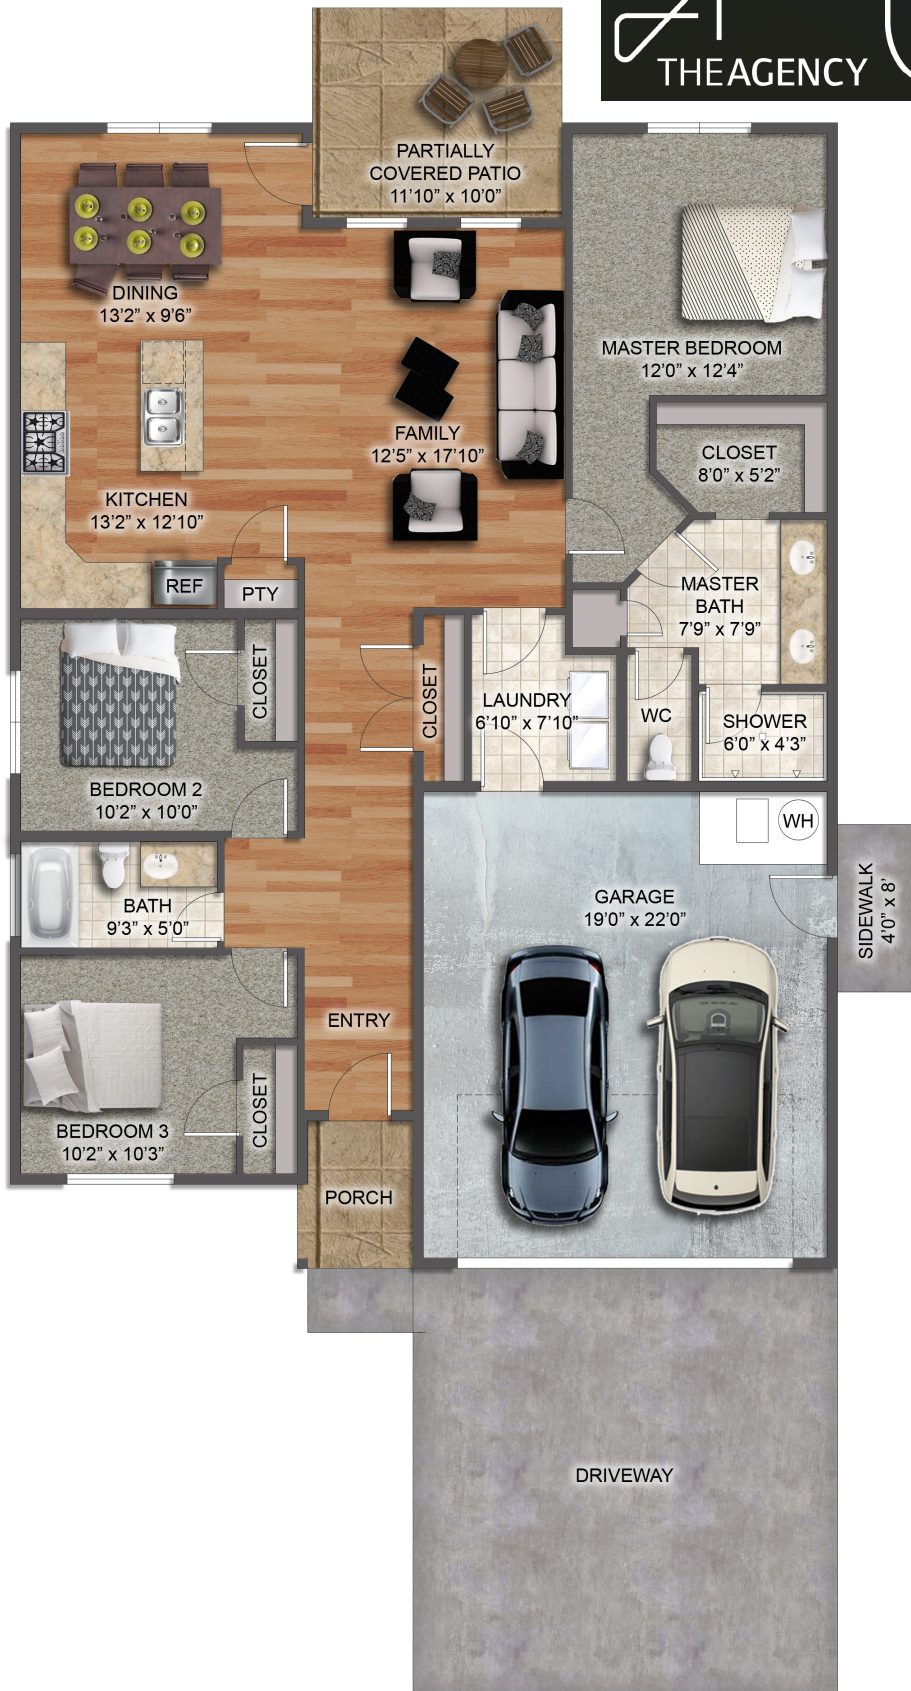

THE MAPLE

FLOOR PLAN

This floor plan including furniture, fixture measurements and dimensions are approximate and for illustrative purposes only. BoxBrownie.com gives no guarantee, warranty or representation as to the accuracy and layout. All enquiries must be directed to the agent, vendor or party representing this floor plan.

FIRST FLOOR: 1,519 SQ.FT
GARAGE: 442 SQ.FT
(SUBJECT TO CHANGE)