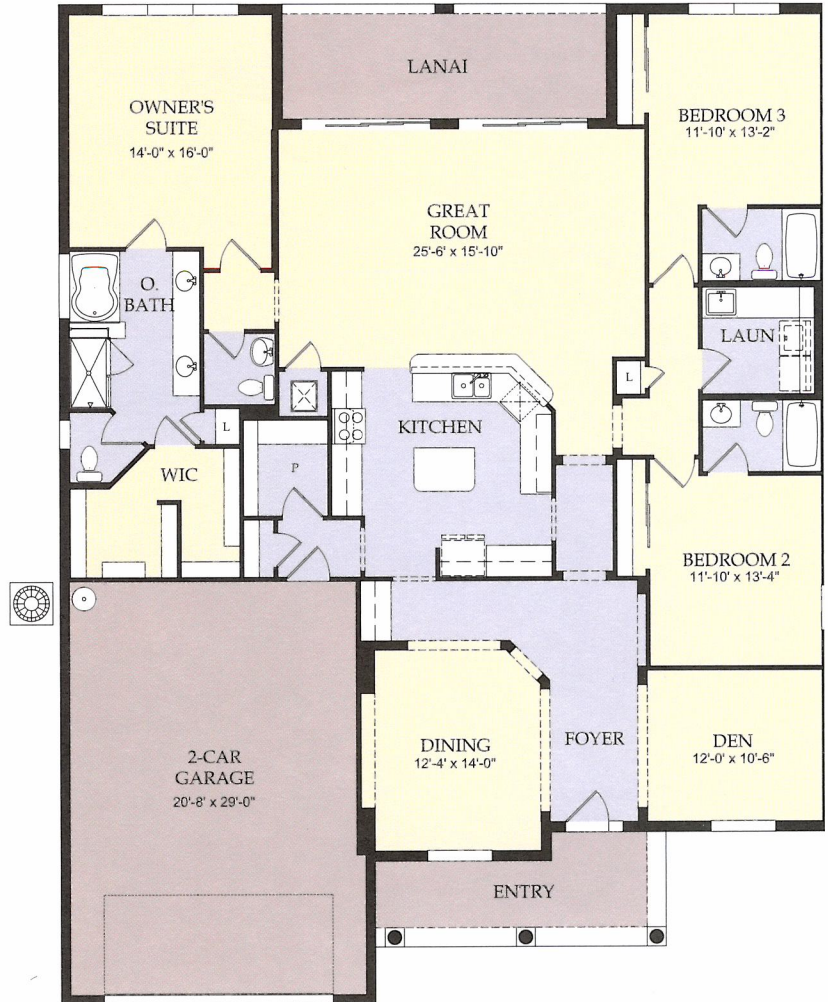

Estate Series

MORNINGSIDE LANE

Single Family Home

- » Living Area: 2,611 Sq. Ft.
- » Total Area A&B: 3,499 Sq. Ft.
- » Total Area C: 3,561 Sq. Ft.
- » 3 Bedrooms, 3.5 Baths
- » Den
- » Extended 2-Car Garage

A

B

C

Kitchen Option